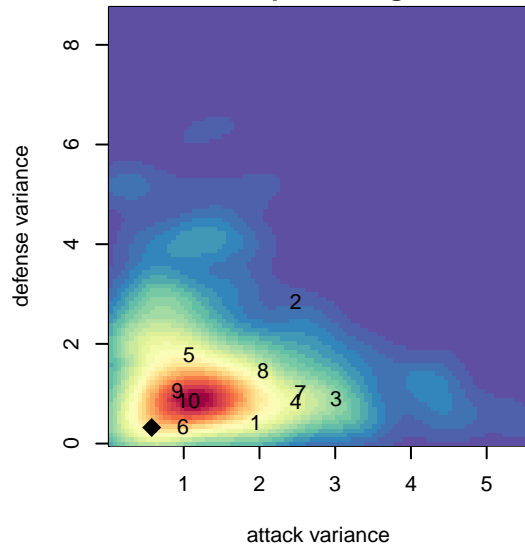

# Endeavour Soccer Academy G04

, WA  
 G04 total strength=1087  
 attack=3.93 defense=1.86  
 fall league = PSPL Classic 1 – East U14  
 notes= Wallace 2016

alt names used:  
 Endeavour Soccer Academy Wallace 04

Venues played:  
 2017 PSPL Classic 1 – East U14

**Endeavour Soccer Academy G04**  
 Dots are actual minus expected GF (blue circles) and GA (red triangles).  
 Blue line is smoothed change in attack strength. Red is smoothed change in defense strength.

**attack and defense variance (black dot)  
relative to other teams  
and top 10 in region**

**attack and defense rating  
relative to others at age  
and all opponents in last 13 months**

**Performance relative to 13 month average**